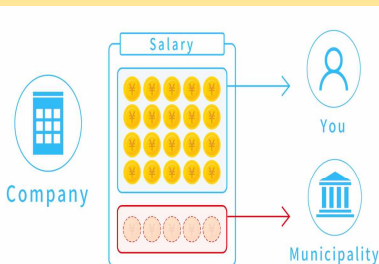

Videos for the Daily Life Orientation

What are Videos for the Daily Life Orientation??

The Immigration Services Agency created videos for the daily life orientation based on "Guidebook on Living and Working" so that foreign nationals can join Japanese society smoothly!

Example of videos

Rules of Daily Life

Tax System

Emergencies and Disasters

Contents

- Introduction
- Traffic Rules
- Rules of Daily Life (About Home Life)
- Rules of Daily Life (About Rules for Public Facilities)
- Healthcare Facilities
- Emergencies and Disasters
- Procedures with Immigration and Address
- Health Insurance System
- Pension System
- Tax
- Employment and Labor
- Guide to Consultation Services
- Basic Japanese Language Learning
- Conclusion
- Overview

Total 15 parts!

Language

- Japanese
- English
- Chinese(Simplified characters)
- Chinese(Traditional characters)
- Korean
- Vietnamese
- Nepali
- Indonesian
- Filipino
- Thai
- Portuguese
- Spanish
- Khmer(Cambodian)
- Burmese
- Mongolian
- Ukrainian
- Russian

Total 17 languages!

Now available on the Immigration Services Agency website and other internet sites (YouTube, etc.)!